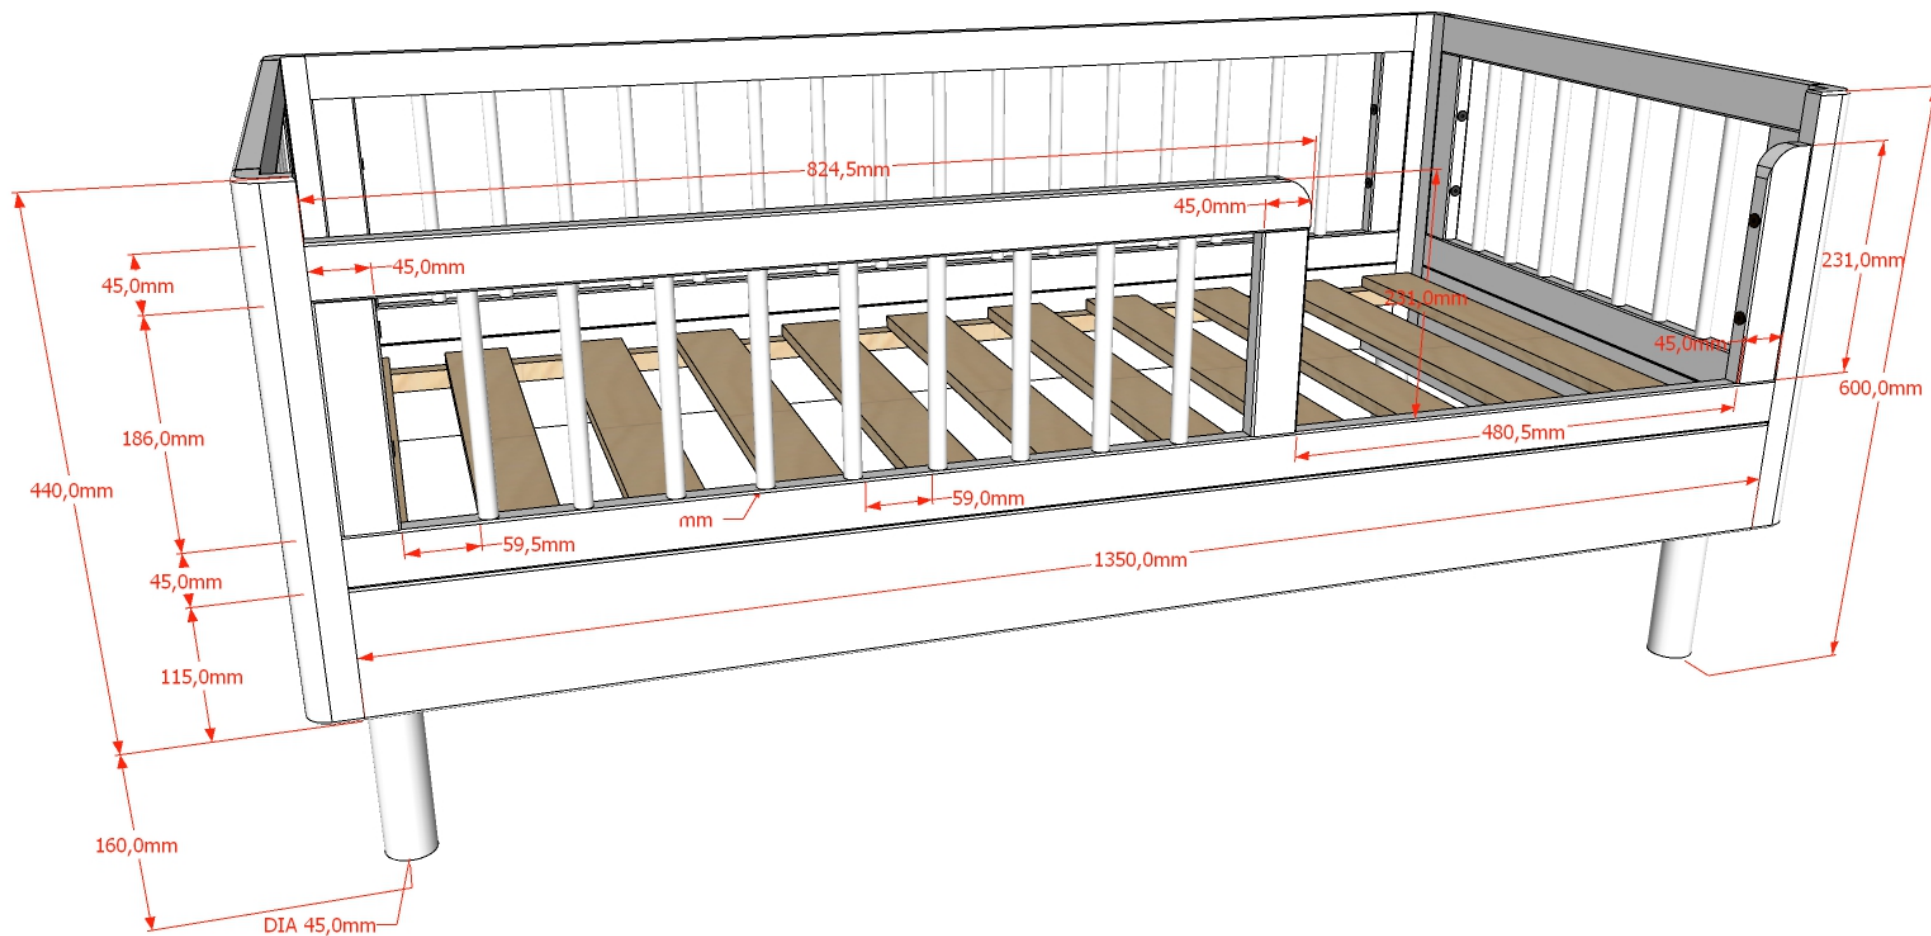

FINISHING : NATURAL

Model: FORREST FOPB7012	Discription: TODDLER BED 70x140cm	Page: 1/2
Dimensions LxBxH (mm): 1440x740x600	Material: OAK	Date: 05/07/2024
All contents on this document are protected by copyright & patents. Except as specifically permitted herein, no portion of the information on this document may be reproduced in any form, or by any means, without prior written permission from Vipack bvba. No parts of the designs and the products can be copied or transmitted. Product and drawings under Patent and Copyright.		COPYRIGHT © 2024 VIPACK, ALL RIGHTS RESERVED
		VIPACK FURNITURE

Model: FORREST FOPB7012	Discription: BABYBED 70x140 cm	Page: 2/2
Dimensions LxBxH (mm):	Material: OAK	Date: 05/07/2024
All contents on this document are protected by copyright & patents. Except as specifically permitted herein, no portion of the information on this document may be reproduced in any form, or by any means, without prior written permission from Vipack bvba. No parts of the designs and the products can be copied or transmitted. Product and drawings under Patent and Copyright.		COPYRIGHT © 2024 VIPACK, ALL RIGHTS RESERVED
		